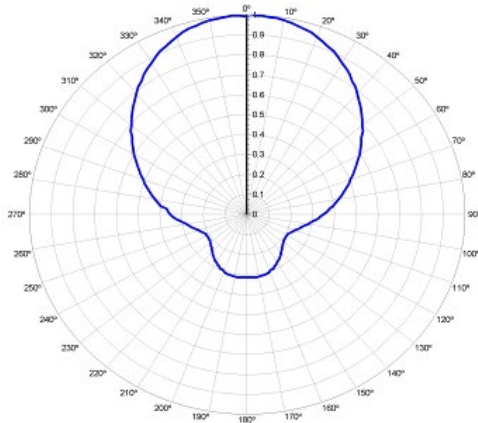

## Broadcast Coaxial Slot Antenna

**Custom and Standard AZ Patterns**

**UHF and VHF**

**Side or Top Mount**

**4 to 24 Bay Elevations**

**Horizontal, Elliptical or Circular**

**Slot Cover or Full Radome**

**Pressurized Option**

**Single or Multi Channel**

**>1.08 VSWR**

**DIN 7/16, 7/8EIA to 6-1/8EIA  
Input**

## Standard Azimuth and Elevation Patterns

**Omnioid**

**Wide Cardioid**

**Narrow Cardioid**

**Peanut**

**8 Bay**

**12 Bay**