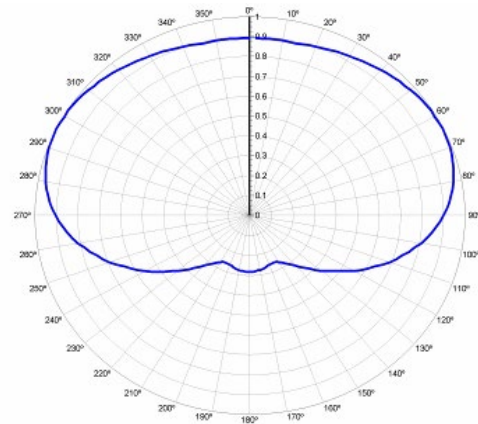

**Single or Multi Channel**

**>1.08 VSWR**

**DIN 7/16, 7/8EIA to 6-1/8EIA  
Input**

## Standard Azimuth and Elevation Patterns

**Omnioid**

**Wide Cardioid**

**Narrow Cardioid**

**Peanut**

**8 Bay**

**12 Bay**