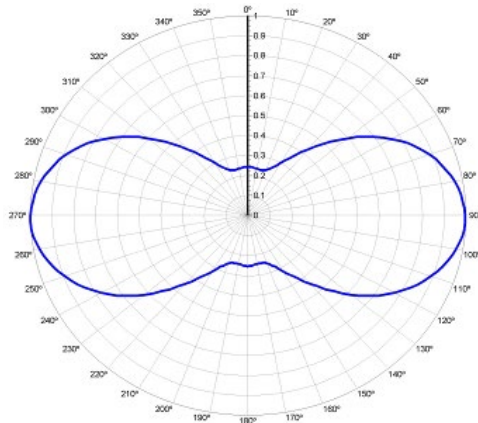

**Single or Multi Channel**

**>1.08 VSWR**

**DIN 7/16, 7/8EIA to 6-1/8EIA  
Input**

## Standard Azimuth and Elevation Patterns

**Omnioid**

**Wide Cardioid**

**Narrow Cardioid**

**Peanut**

**8 Bay**

**12 Bay**