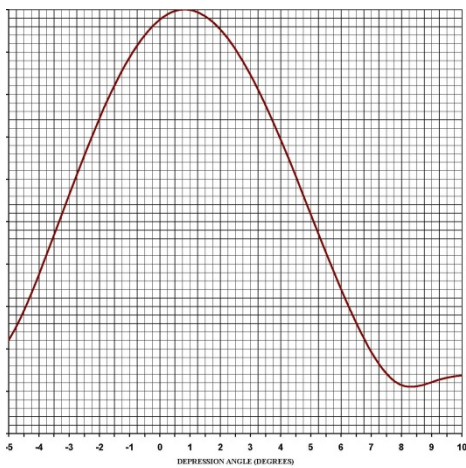

**Single or Multi Channel**

**>1.08 VSWR**

**DIN 7/16, 7/8EIA to 6-1/8EIA  
Input**

## Standard Azimuth and Elevation Patterns

**Omnioid**

**Wide Cardioid**

**Narrow Cardioid**

**Peanut**

**8 Bay**

**12 Bay**