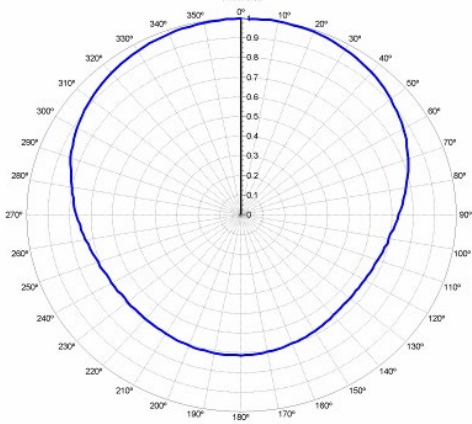

## Broadcast Coaxial Slot Antenna

**Custom and Standard AZ Patterns**

**UHF and VHF**

**Side or Top Mount**

**4 to 24 Bay Elevations**

**Horizontal, Elliptical or Circular**

**Slot Cover or Full Radome**

**Pressurized Option**

**Single or Multi Channel**

**>1.08 VSWR**

**DIN 7/16, 7/8EIA to 6-1/8EIA  
Input**

## Standard Azimuth and Elevation Patterns

**Omnioid**

**Wide Cardioid**

**Narrow Cardioid**

**Peanut**

**8 Bay**

**12 Bay**