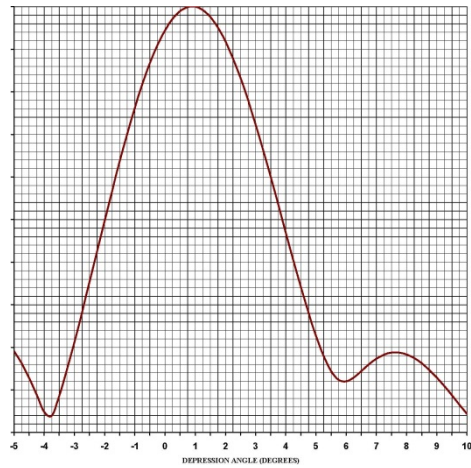

**Single or Multi Channel**

**>1.08 VSWR**

**DIN 7/16, 7/8EIA to 6-1/8EIA  
Input**

## Standard Azimuth and Elevation Patterns

**Omnioid**

**Wide Cardioid**

**Narrow Cardioid**

**Peanut**

**8 Bay**

**12 Bay**