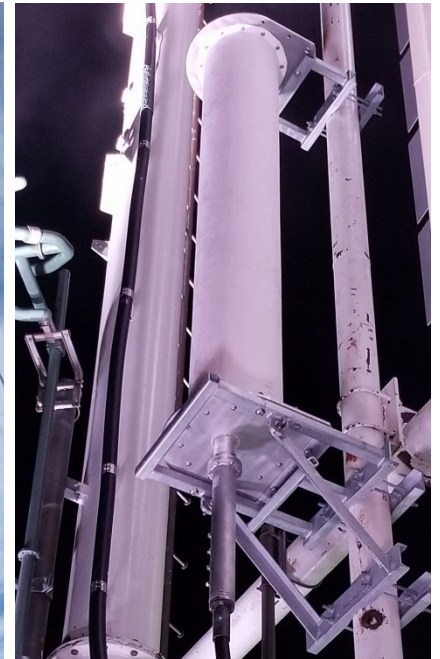

## Broadcast Coaxial Slot Antenna

**Custom and Standard AZ Patterns**

**UHF and VHF**

**Side or Top Mount**

**4 to 24 Bay Elevations**

**Horizontal, Elliptical or Circular**

**Slot Cover or Full Radome**

**Pressurized Option**

**Single or Multi Channel**

**>1.08 VSWR**

**DIN 7/16, 7/8EIA to 6-1/8EIA  
Input**