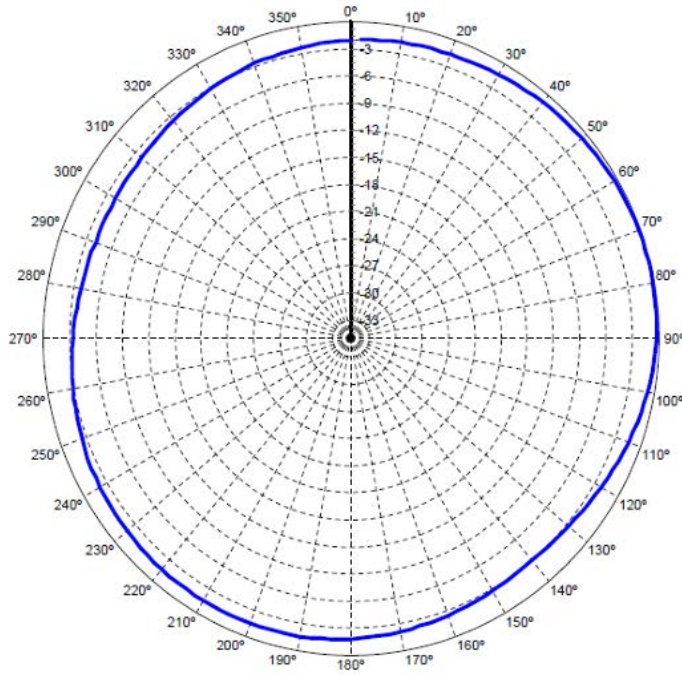

Nominal Azimuth Pattern